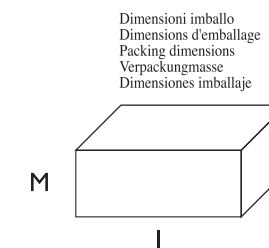

PERIFERICA
peripheral electric pumps